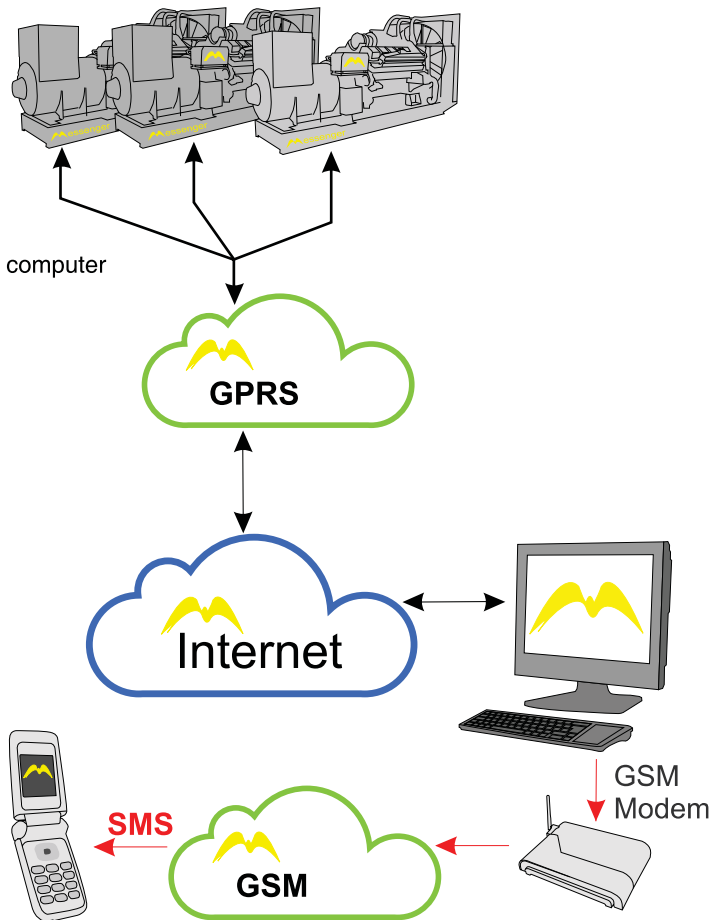

**Trans Series
GPRS
Communication Module**

**Remote
Control & Visualisation
for Multiple Gen-Sets**

- Easy plugging to all Trans Series controllers
- GPRS communication
- Call-Back selection by GPRS
- Maintenance management of multiple Gen-Sets from a central computer
- Alarm observation and archive
- DHCP supported
- ModBus over TCP/IP communication protocol
- 2G, 2G5, 3G, EDGE supported
- Suitable for telecommunication projects

Order Information	
Trans-Messenger.GP	Remote Control & Visualisation Module communicate by GPRS with Trans-GenAgent SCADA software